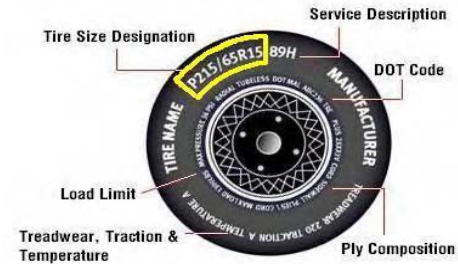

FIG. A: TIRE LABEL INFORMATION

FIG. B: RIDE-ON COVERAGE AREA

NOTE: For Severe applications (offroad/motorcross) you may add 45% more product. Please Note: at these higher dosages you may experience some vibrations at high speeds.